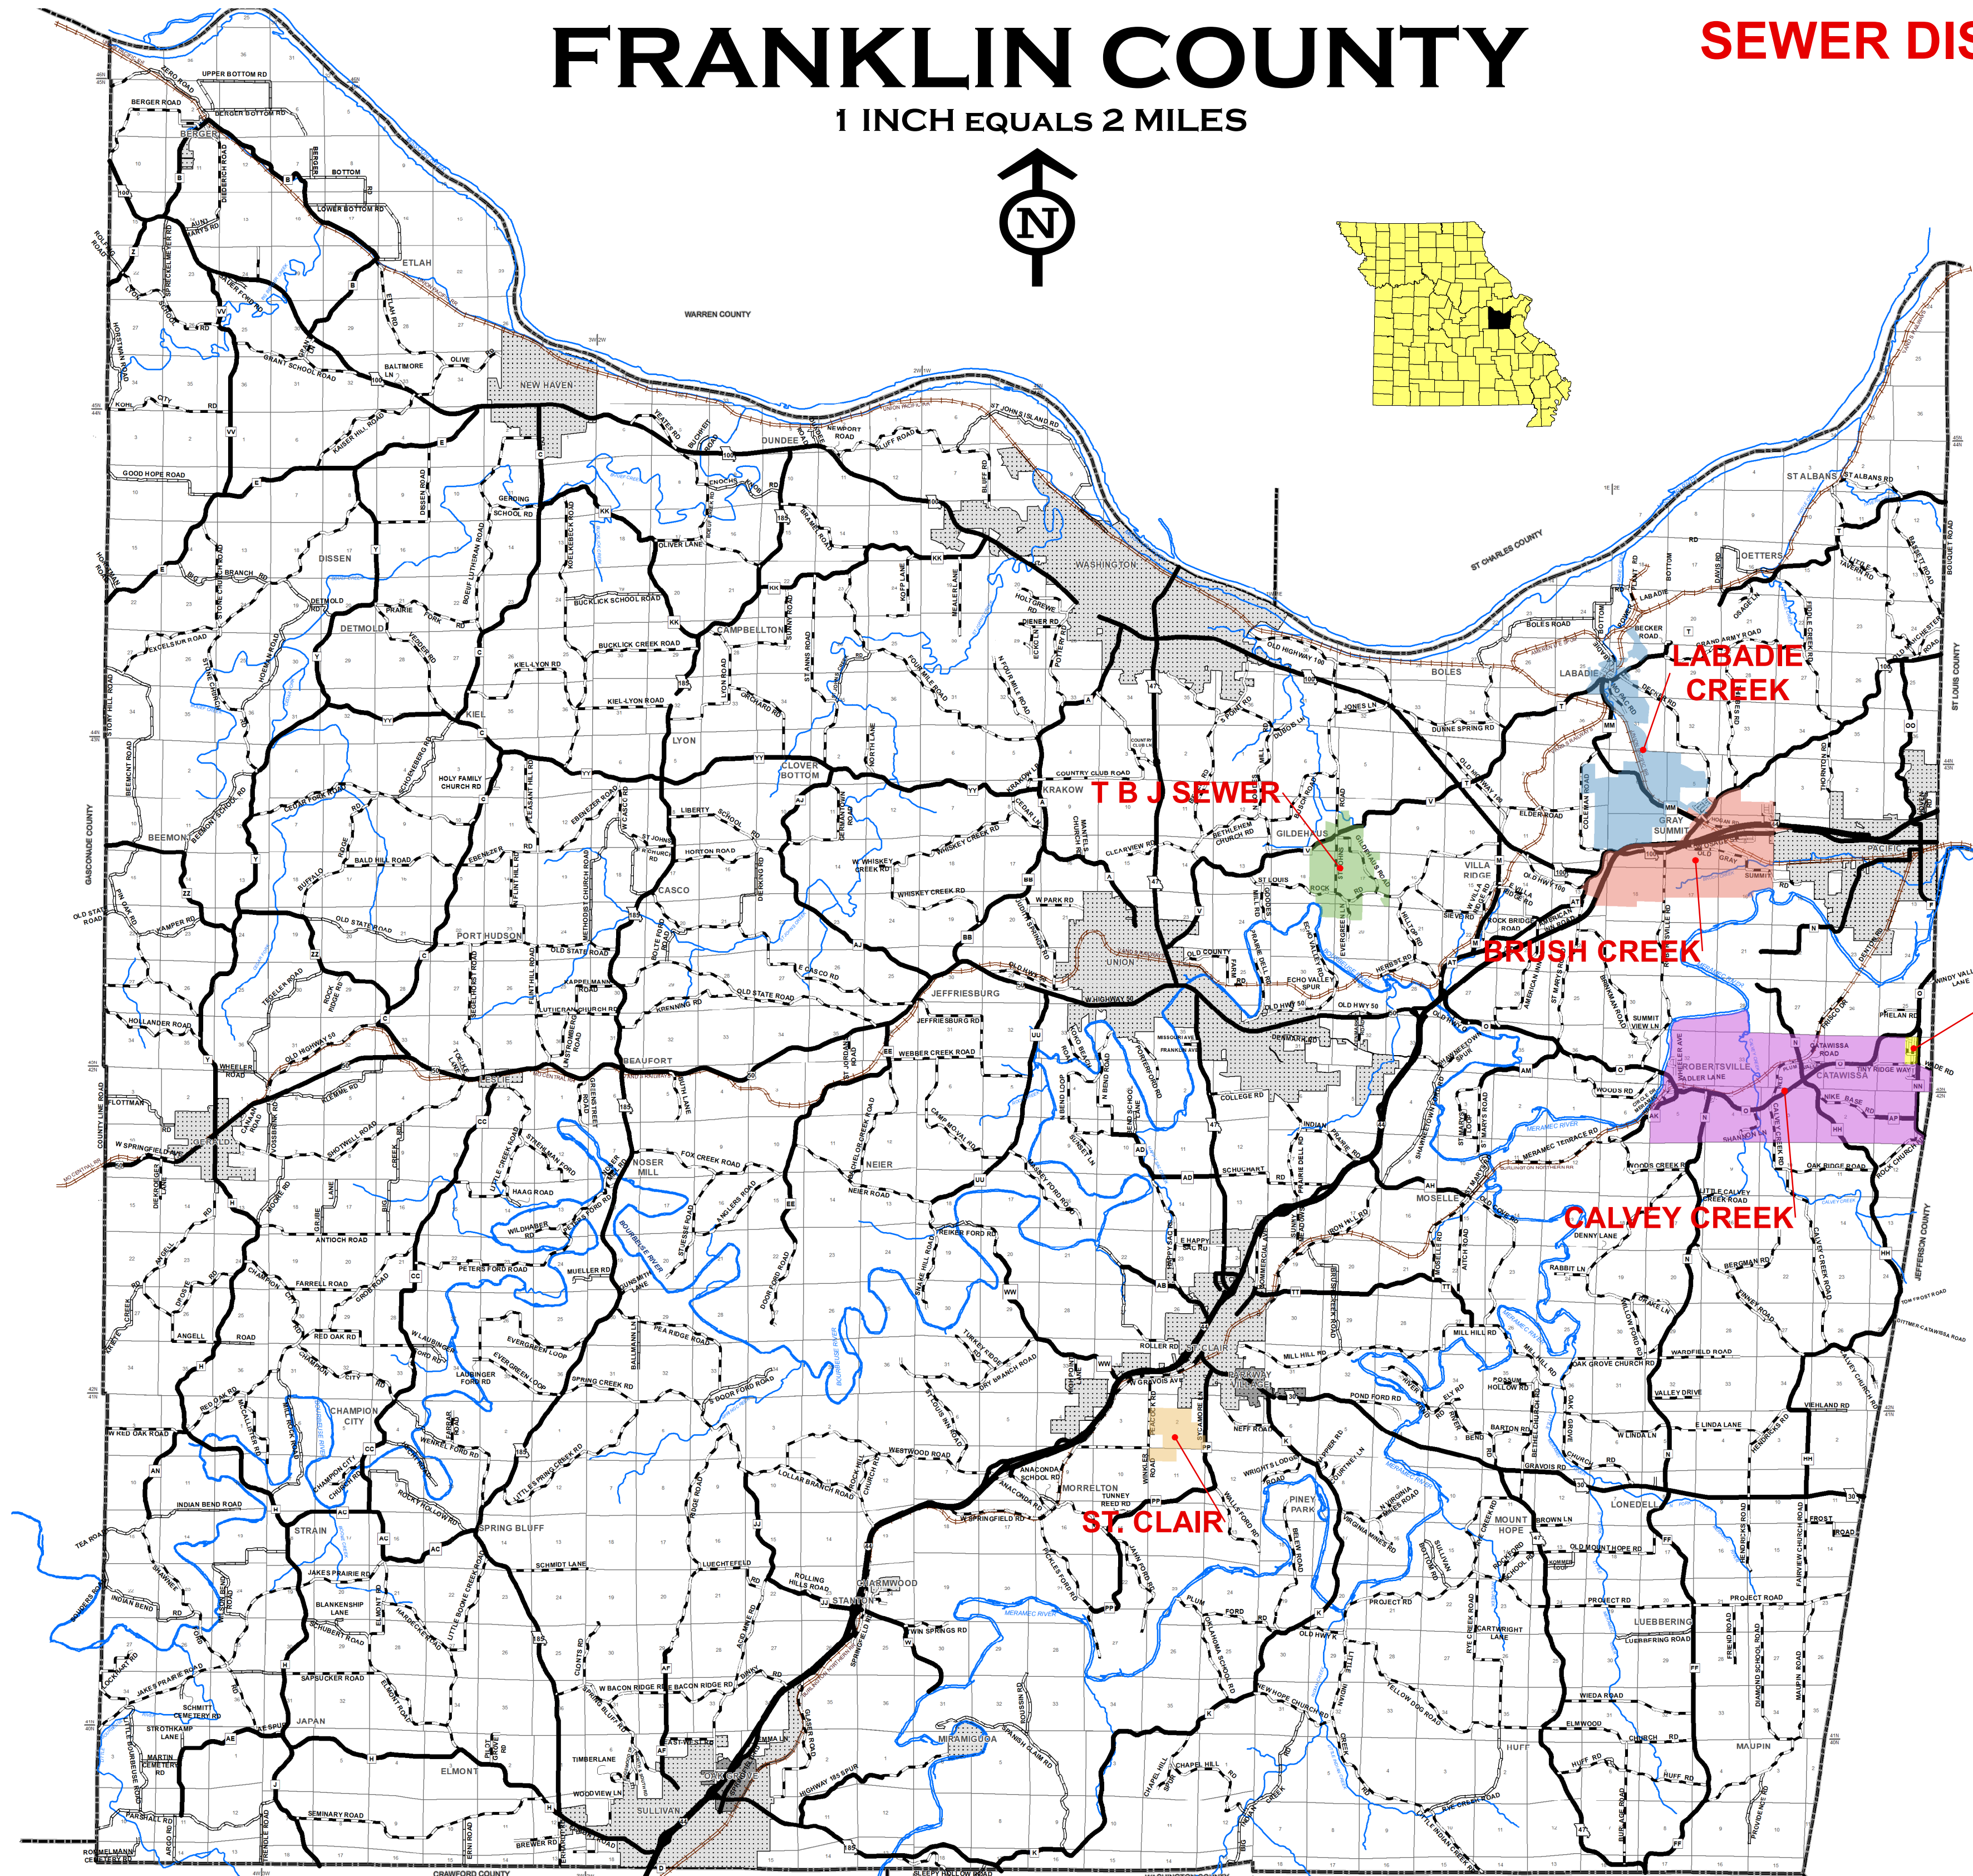

FRANKLIN COUNTY

SEWER DISTRICTS

1 INCH EQUALS 2 MILES

SYLVAN MANOR -
SUNSET AC