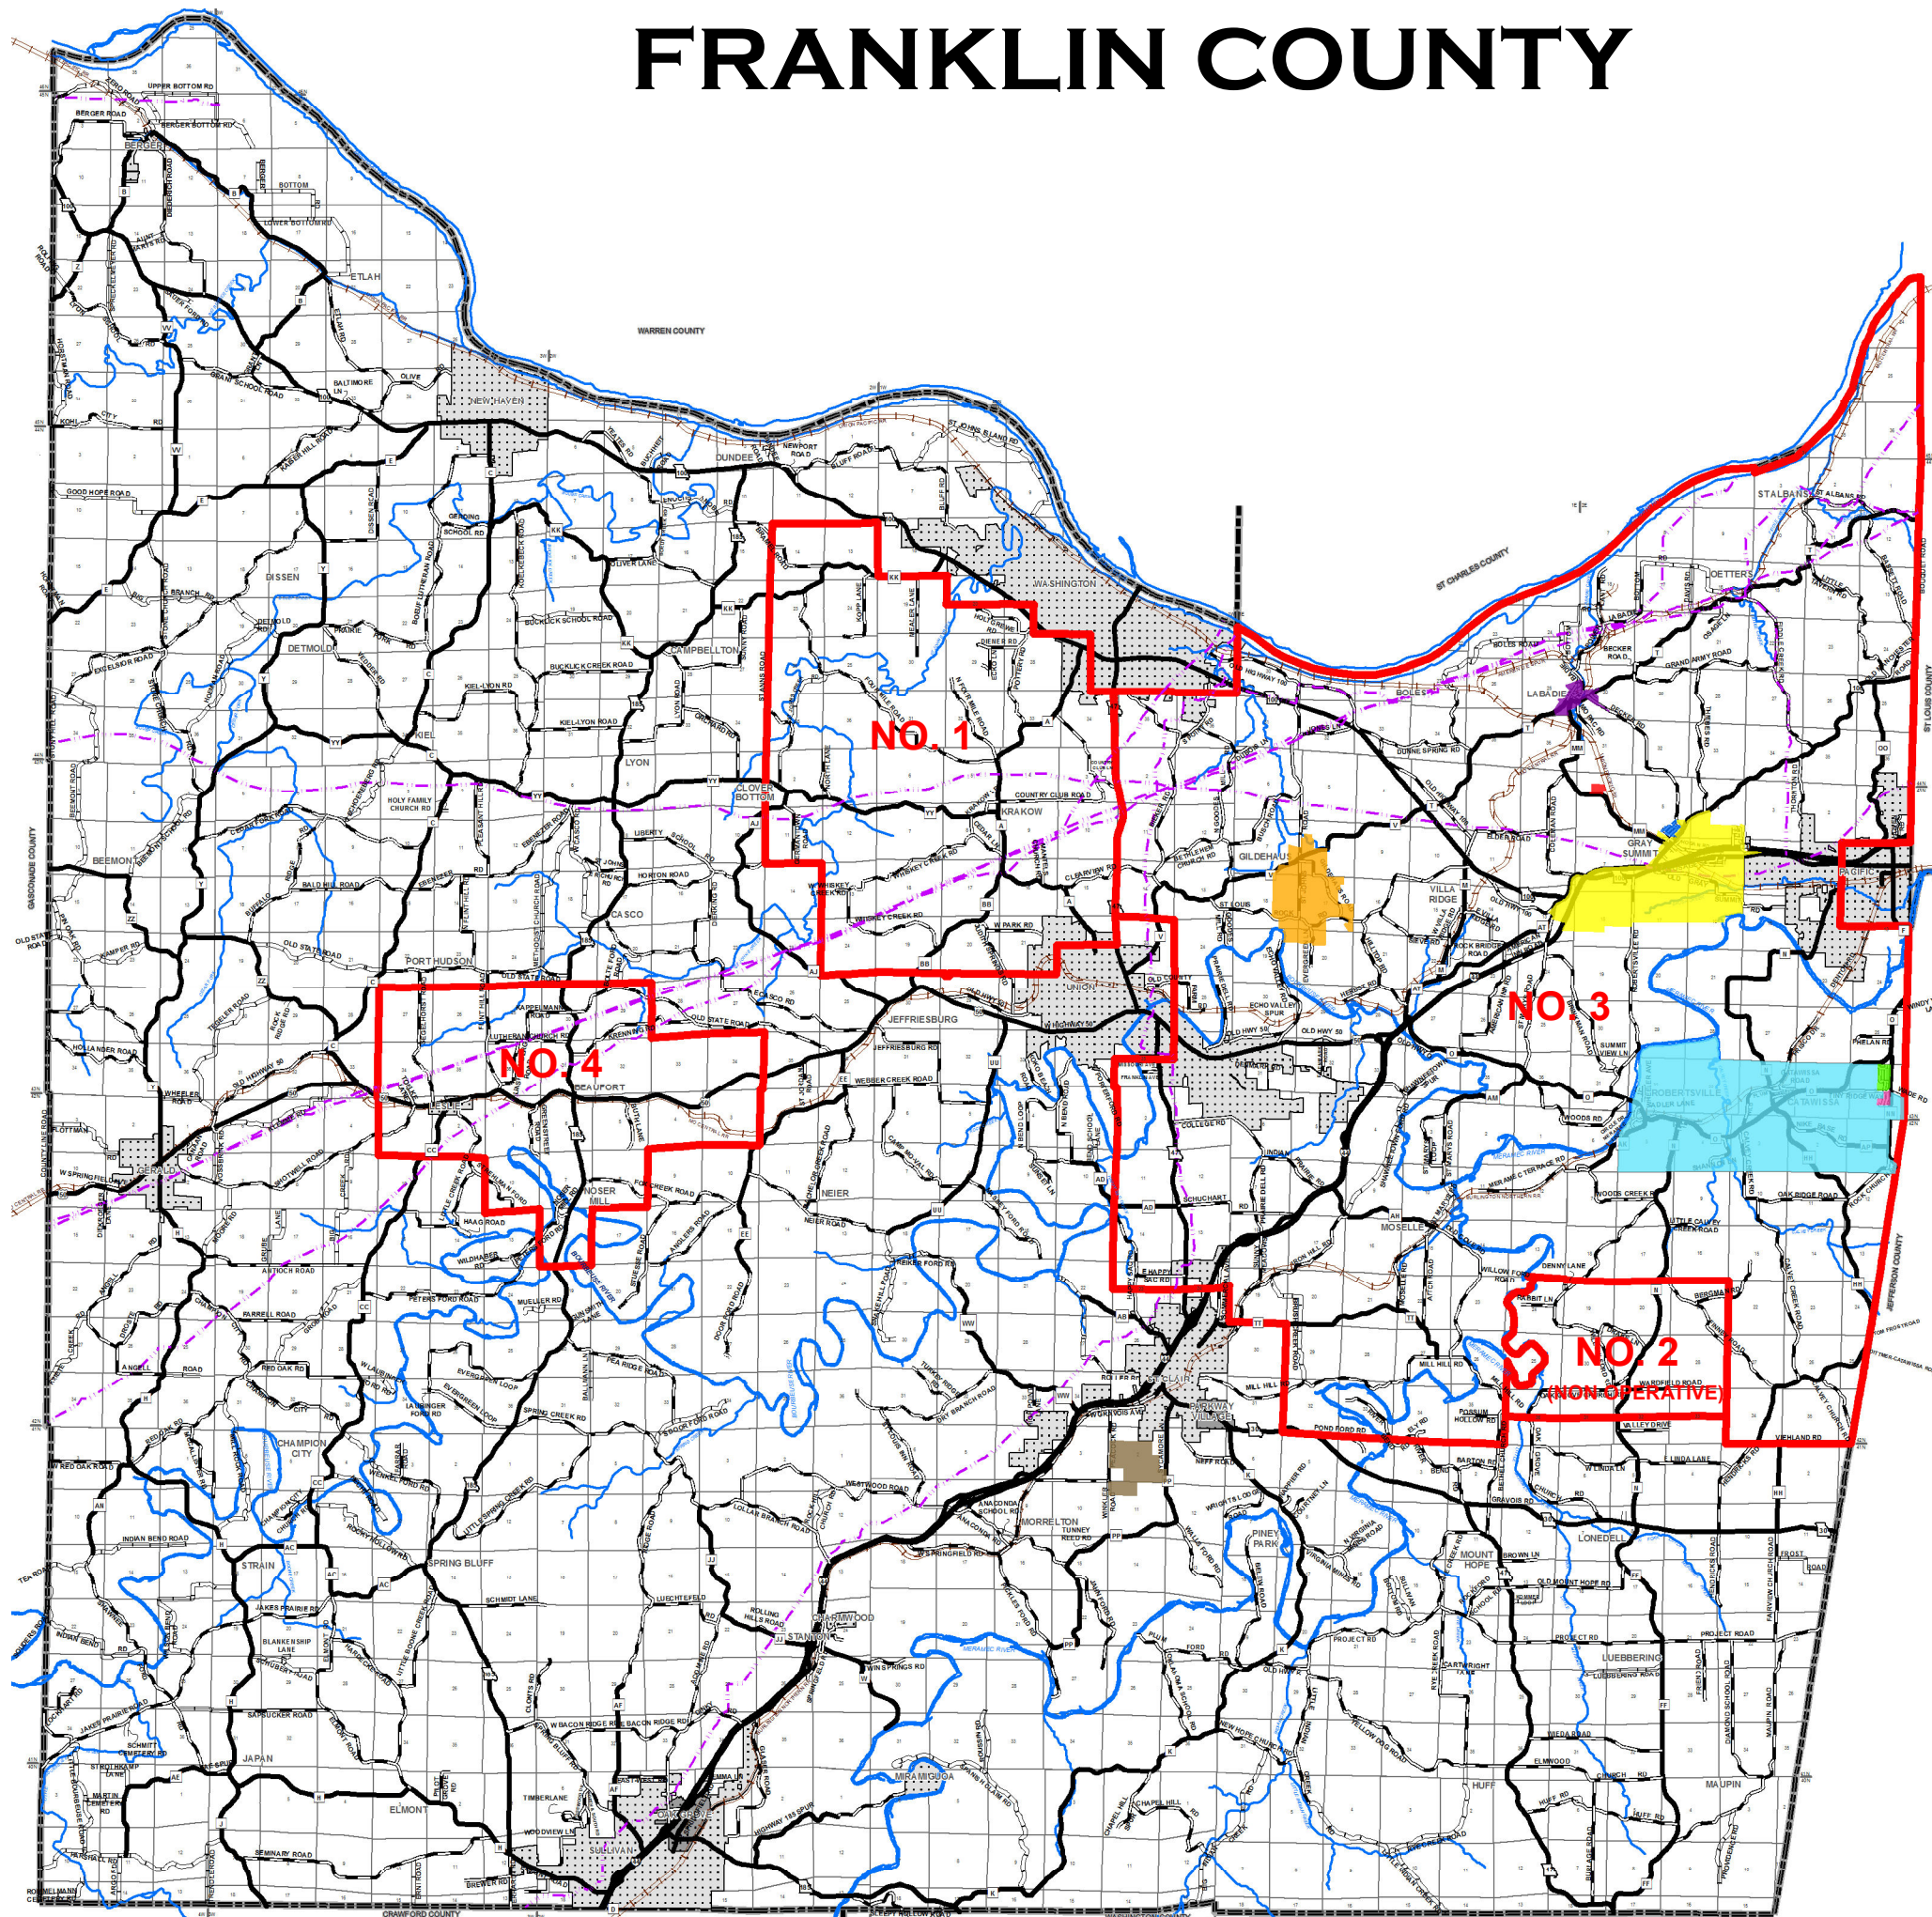

FRANKLIN COUNTY

SEWER, WATER & PIPELINES

Legend

SEWER DISTRICTS

- BEAUTY VIEW AC
- BRUSH CREEK
- CALVEY CREEK
- CRESTVIEW
- GRAY SUMMIT HILLS
- JOE TOBBEN
- LABADIE
- ST. CLAIR
- SYLVAN MANOR - SUNSET AC
- PIPELINES
- WATER DISTRICTS

- COUNTY, GRAVEL
- COUNTY, PAVED
- STATE
- RAILROADS

THIS MAP WAS CREATED
USING FIRST AND SECOND
PARTY DATA
FRANKLIN COUNTY GIS DEPT
400 E LOCUST ST ROOM 004
UNION MO 63084