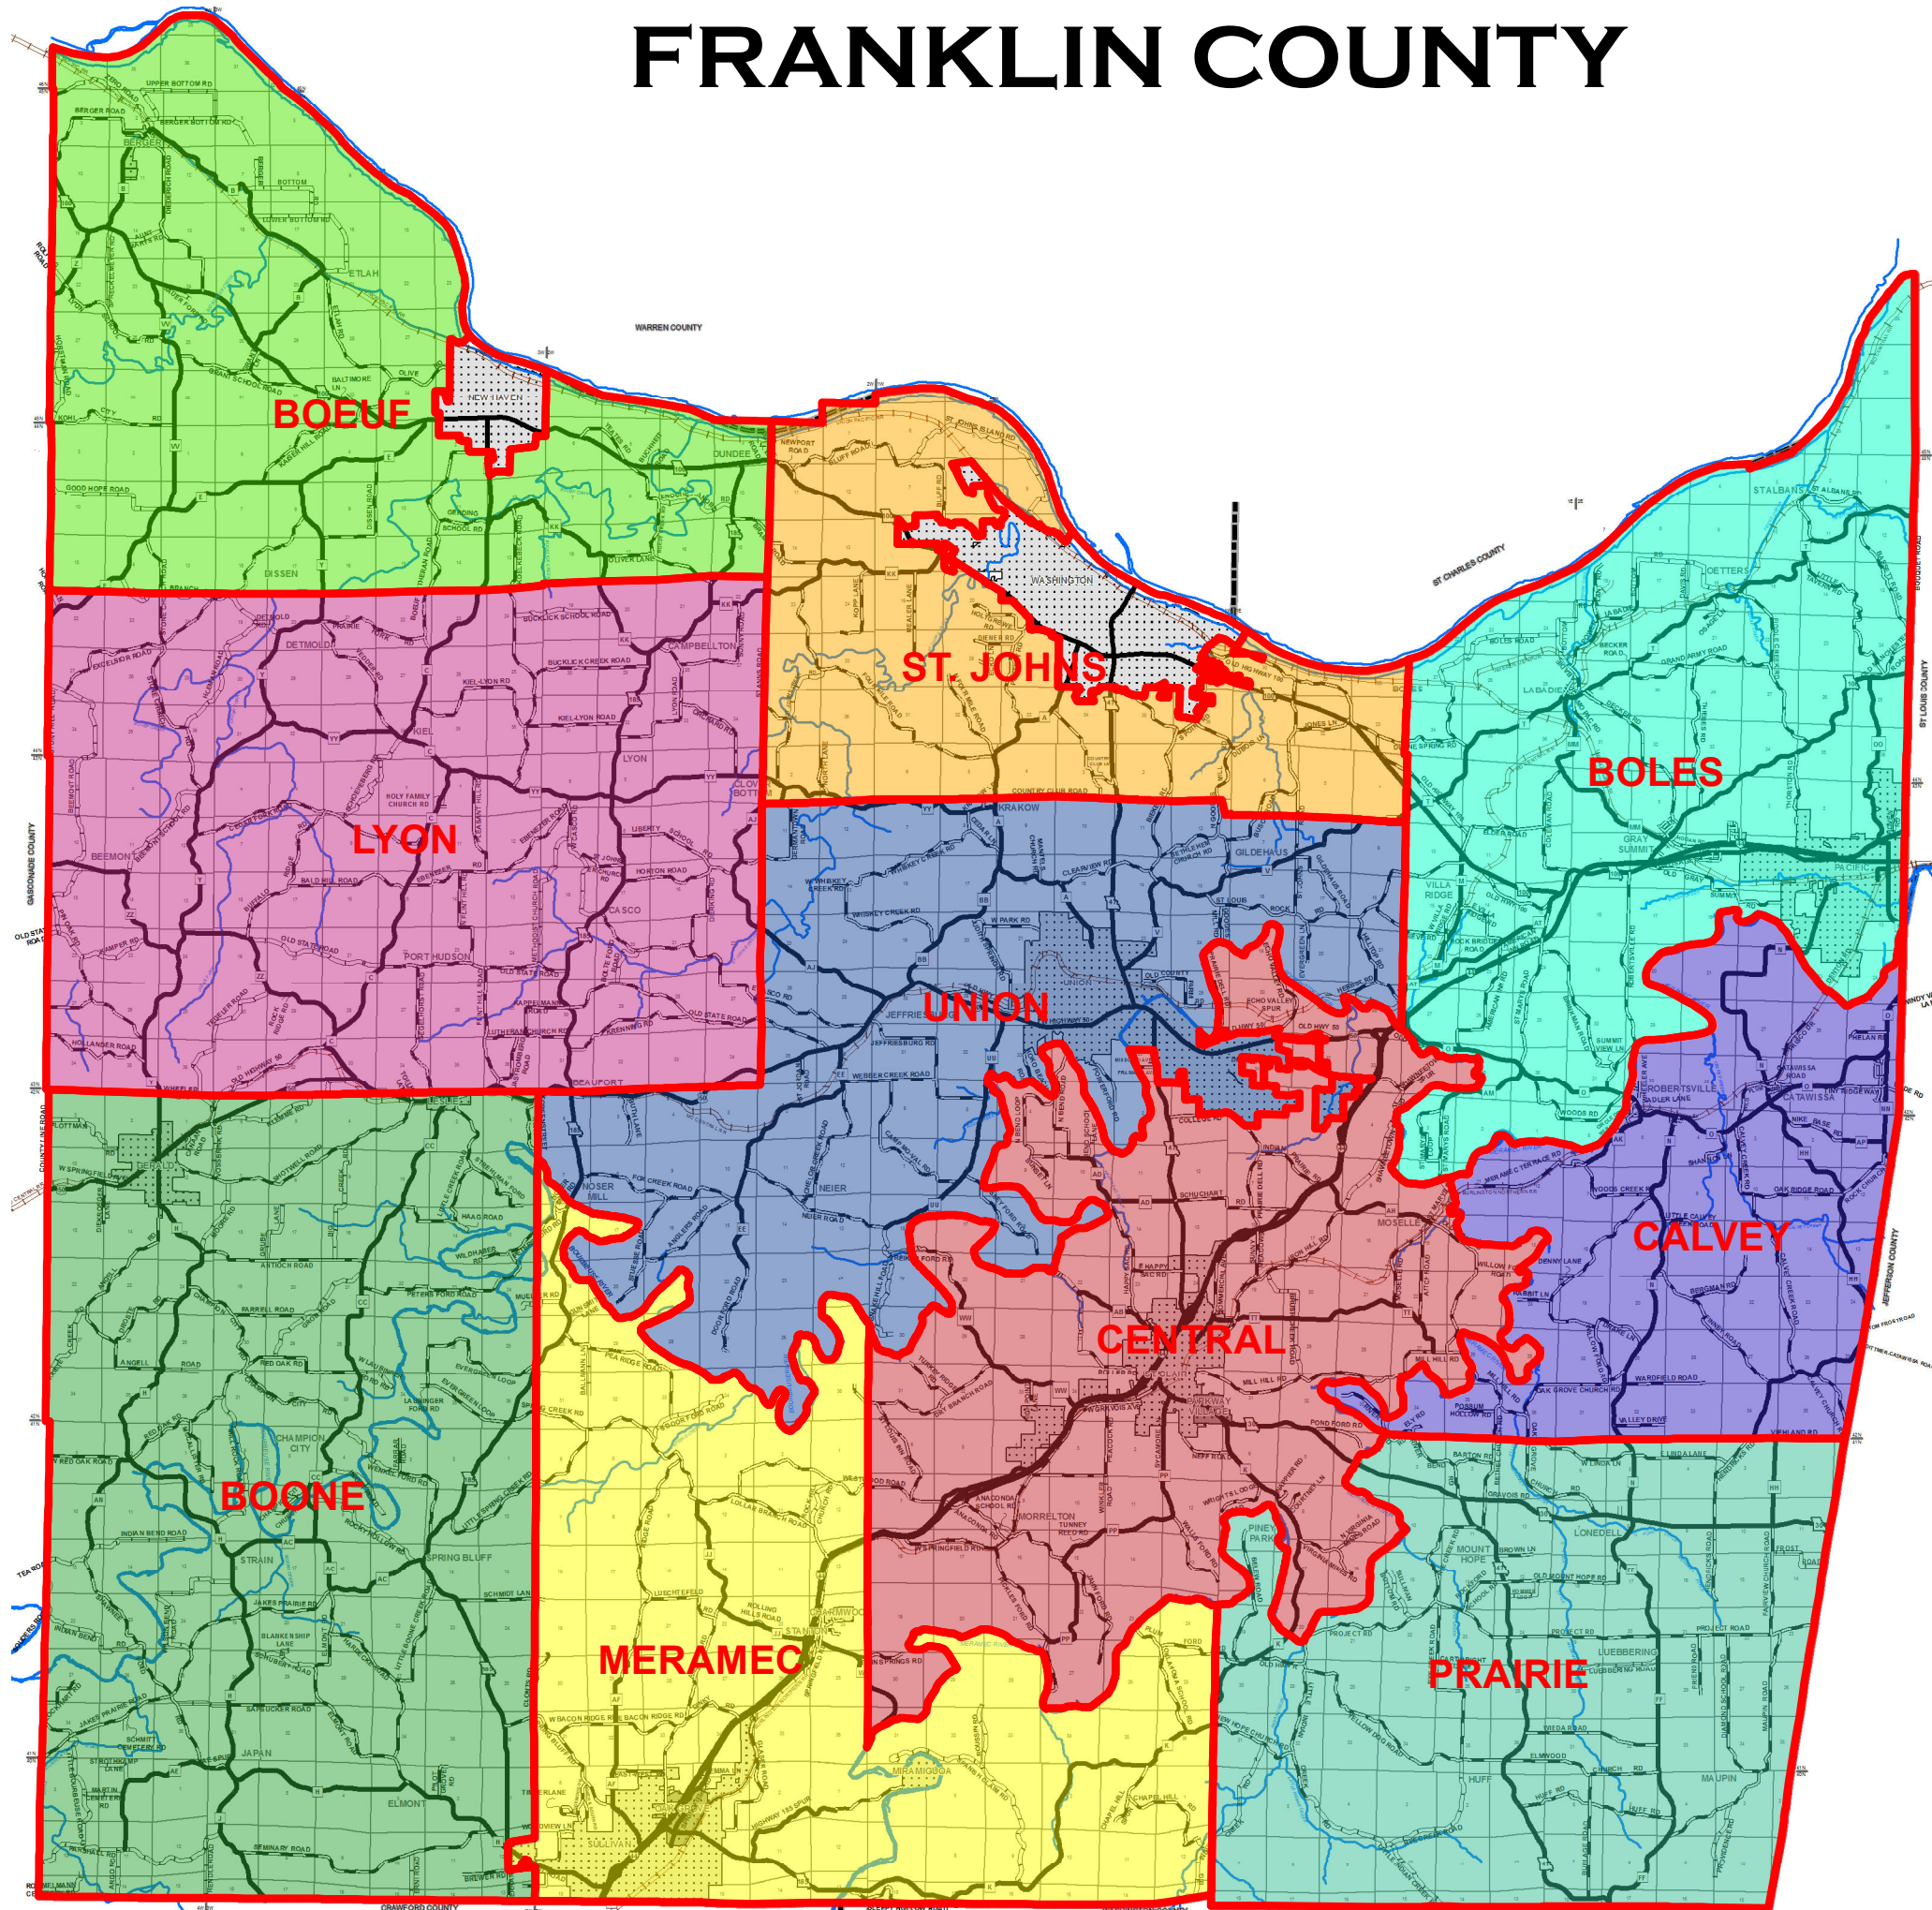

# FRANKLIN COUNTY

## TOWNSHIPS

- TOWNSHIP**
- BOEUF
  - BOLES
  - BOONE
  - CALVEY
  - CENTRAL
  - LYON
  - MERAMEC
  - PRAIRIE
  - ST. JOHNS
  - UNION

- COUNTY, GRAVEL
- COUNTY, PAVED
- STATE
- RAILROADS

THIS MAP WAS CREATED  
USING FIRST AND SECOND  
PARTY DATA