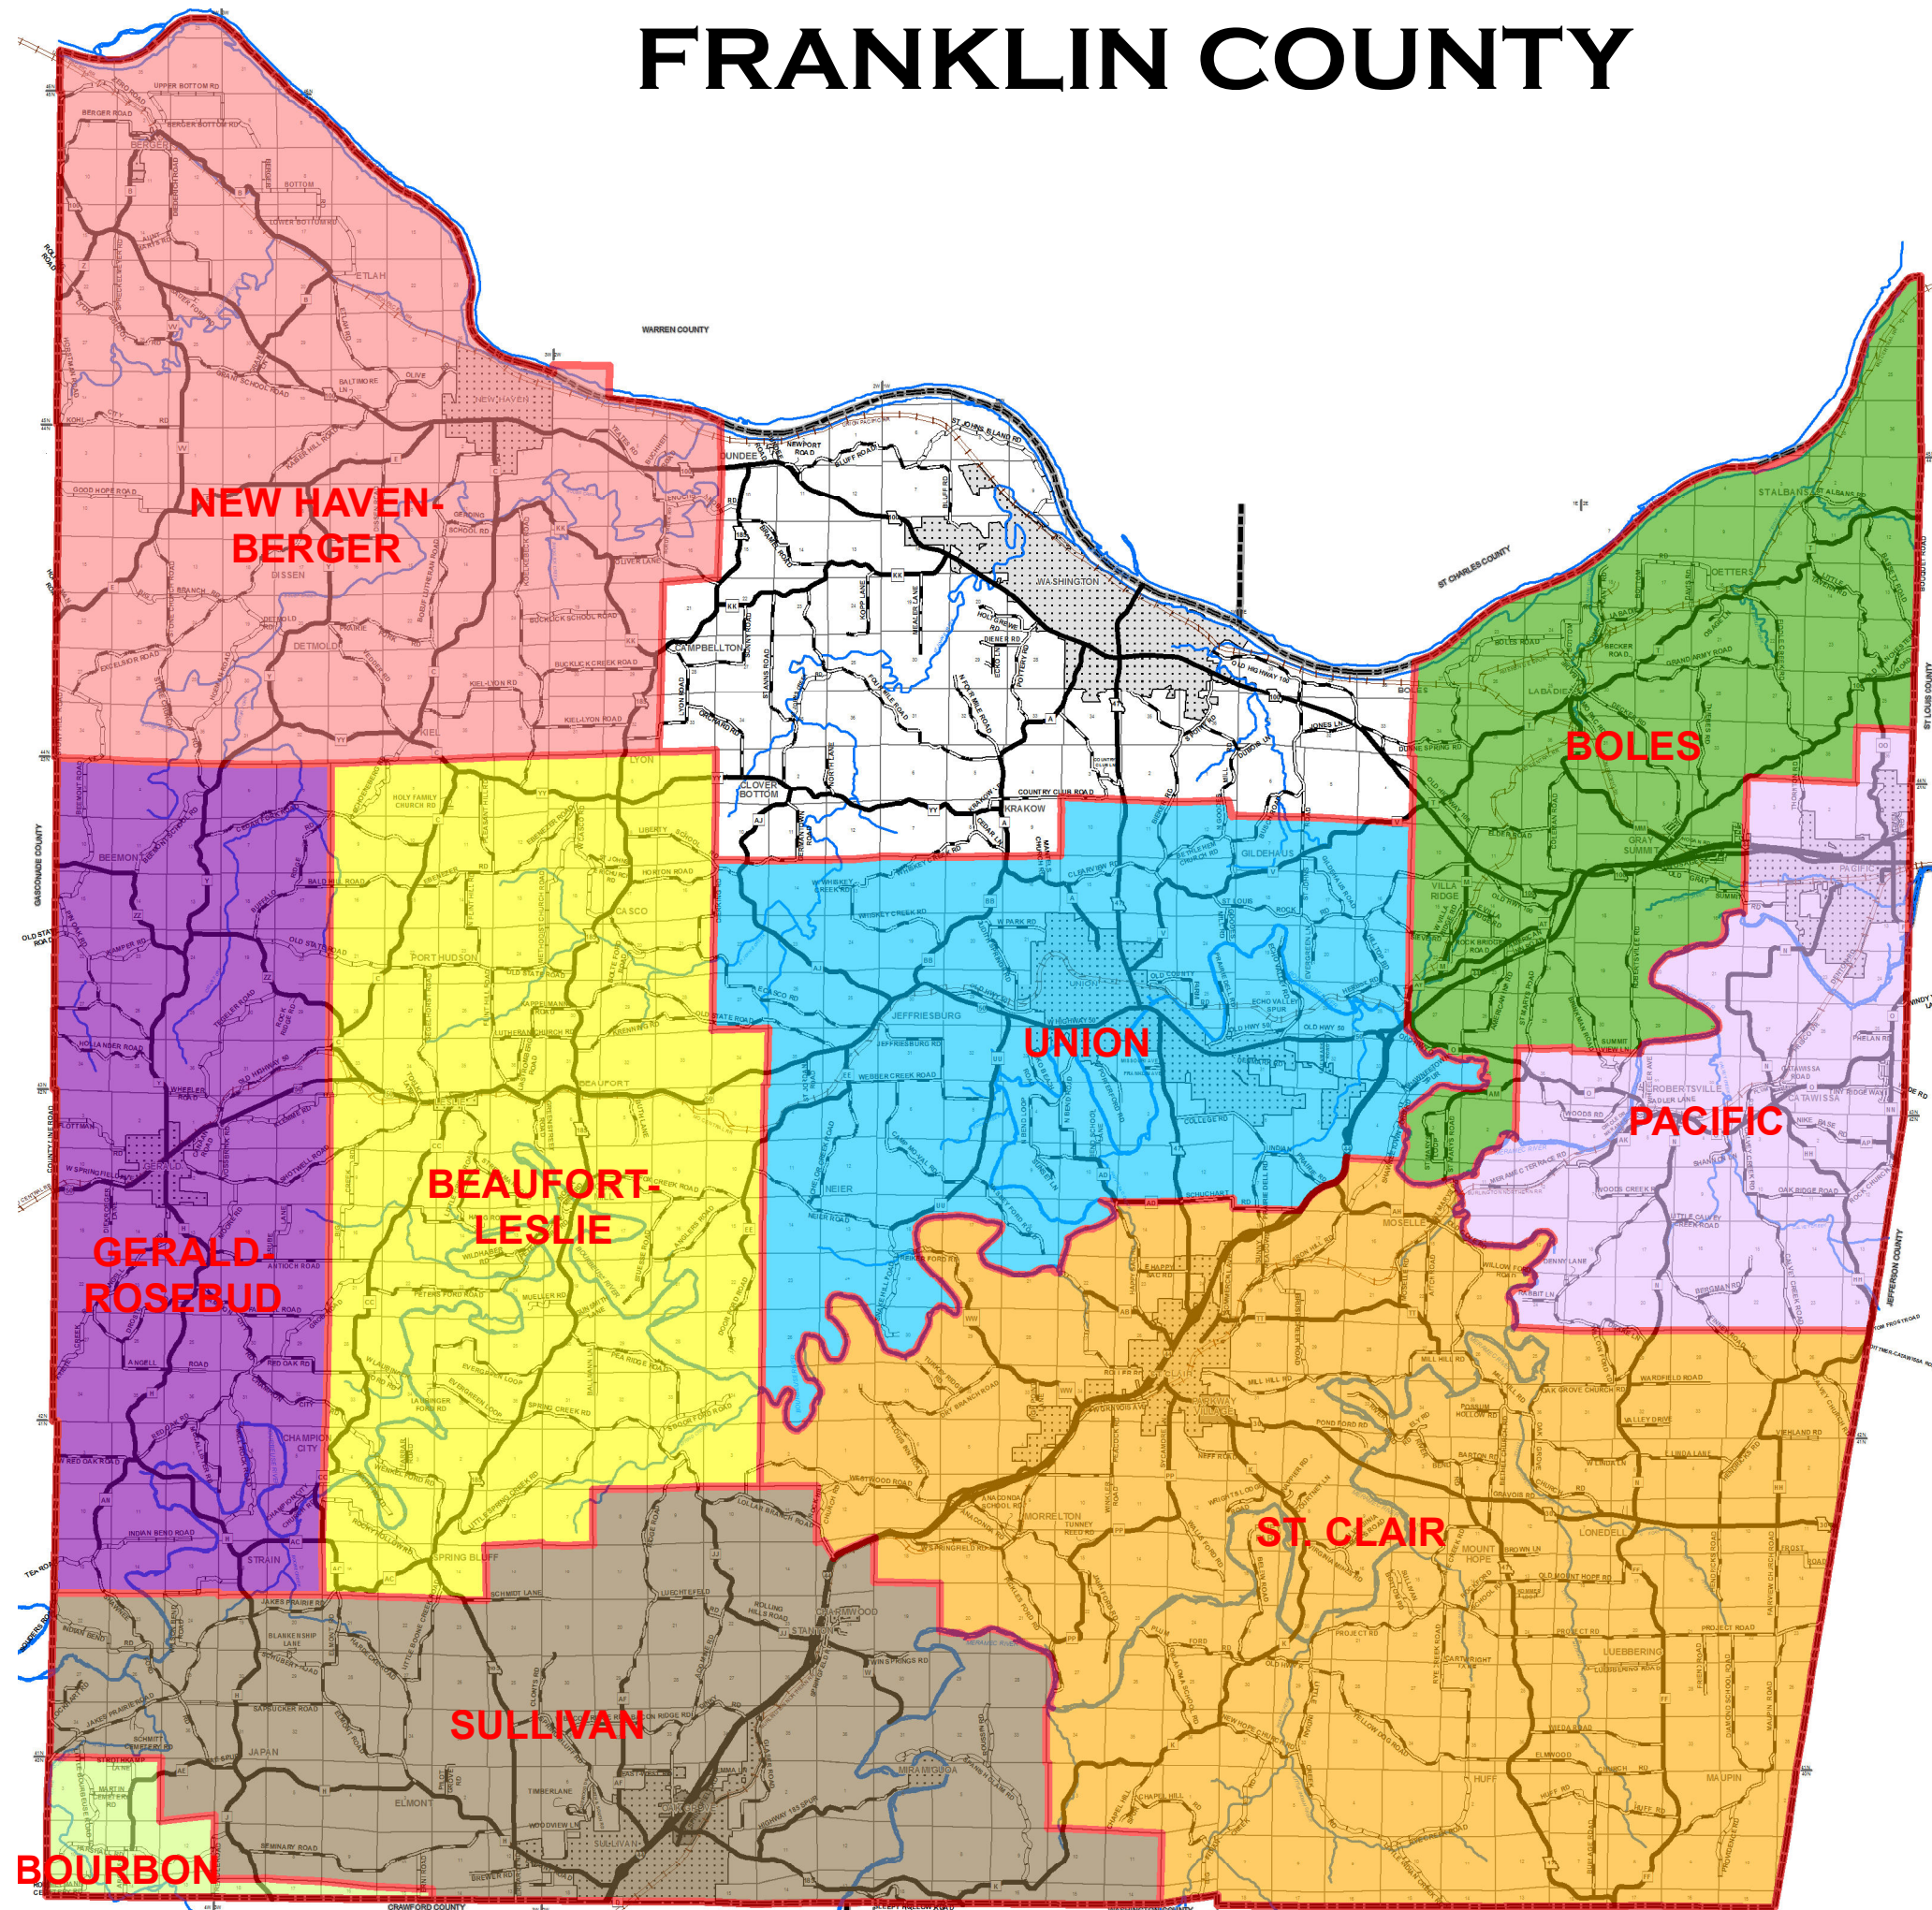

FRANKLIN COUNTY

FIRE DISTRICTS

- FIRE DISTRICTS**
- BEAUFORT - LESLIE
 - BOLES
 - BOURBON
 - GERALD - ROSEBUD
 - NEW HAVEN - BERGER
 - PACIFIC
 - ST. CLAIR
 - SULLIVAN
 - UNION

- COUNTY, GRAVEL
- COUNTY, PAVED
- STATE
- RAILROADS

THIS MAP WAS CREATED
USING FIRST AND SECOND
PARTY DATA
FRANKLIN COUNTY GIS DEPT
400 E LOCUST ST ROOM 004
UNION MO 63084