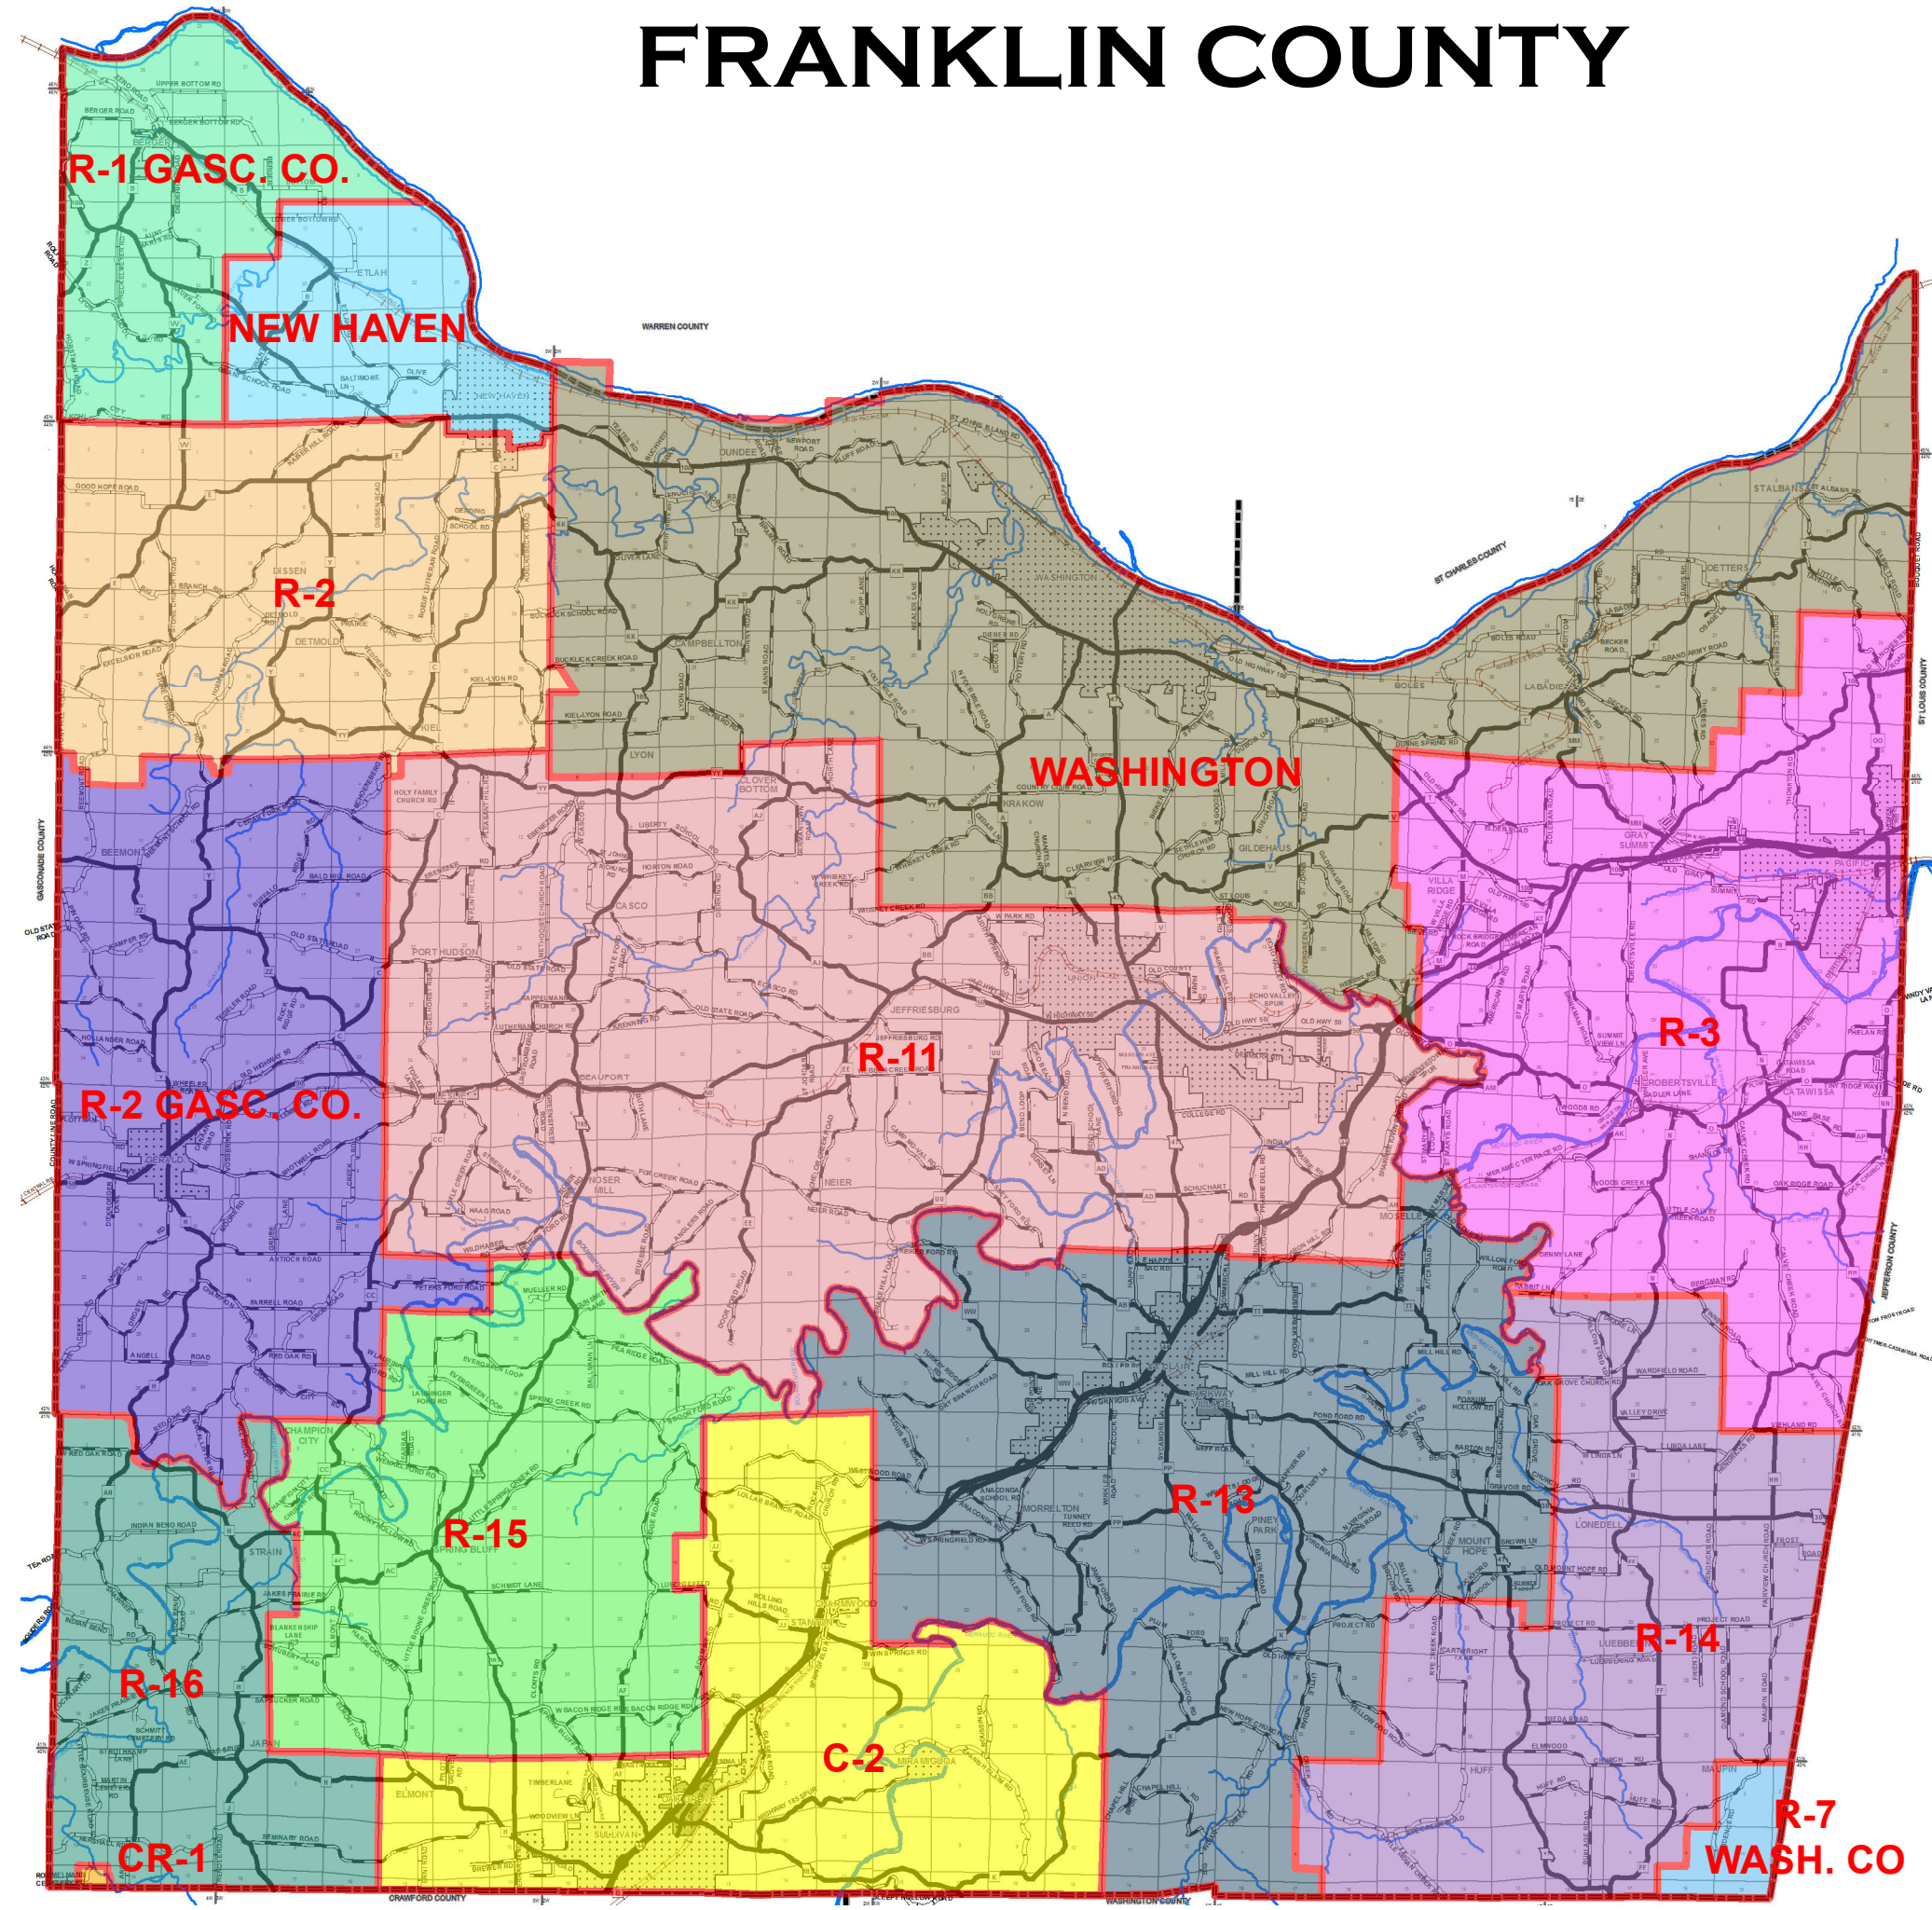

FRANKLIN COUNTY

SCHOOL DISTRICTS

SCHOOL DISTRICTS

- C-2
- CR-1
- NEW HAVEN
- R-1 GASC. CO.
- R-11
- R-13
- R-14
- R-15
- R-16
- R-2
- R-2 GASC. CO.
- R-3
- R-7 WASH. CO.
- WASHINGTON

- COUNTY, GRAVEL
- COUNTY, PAVED
- STATE
- RAILROADS

THIS MAP WAS CREATED
USING FIRST AND SECOND
PARTY DATA
FRANKLIN COUNTY GIS DEPT
400 E LOCUST ST ROOM 004
UNION MO 63084