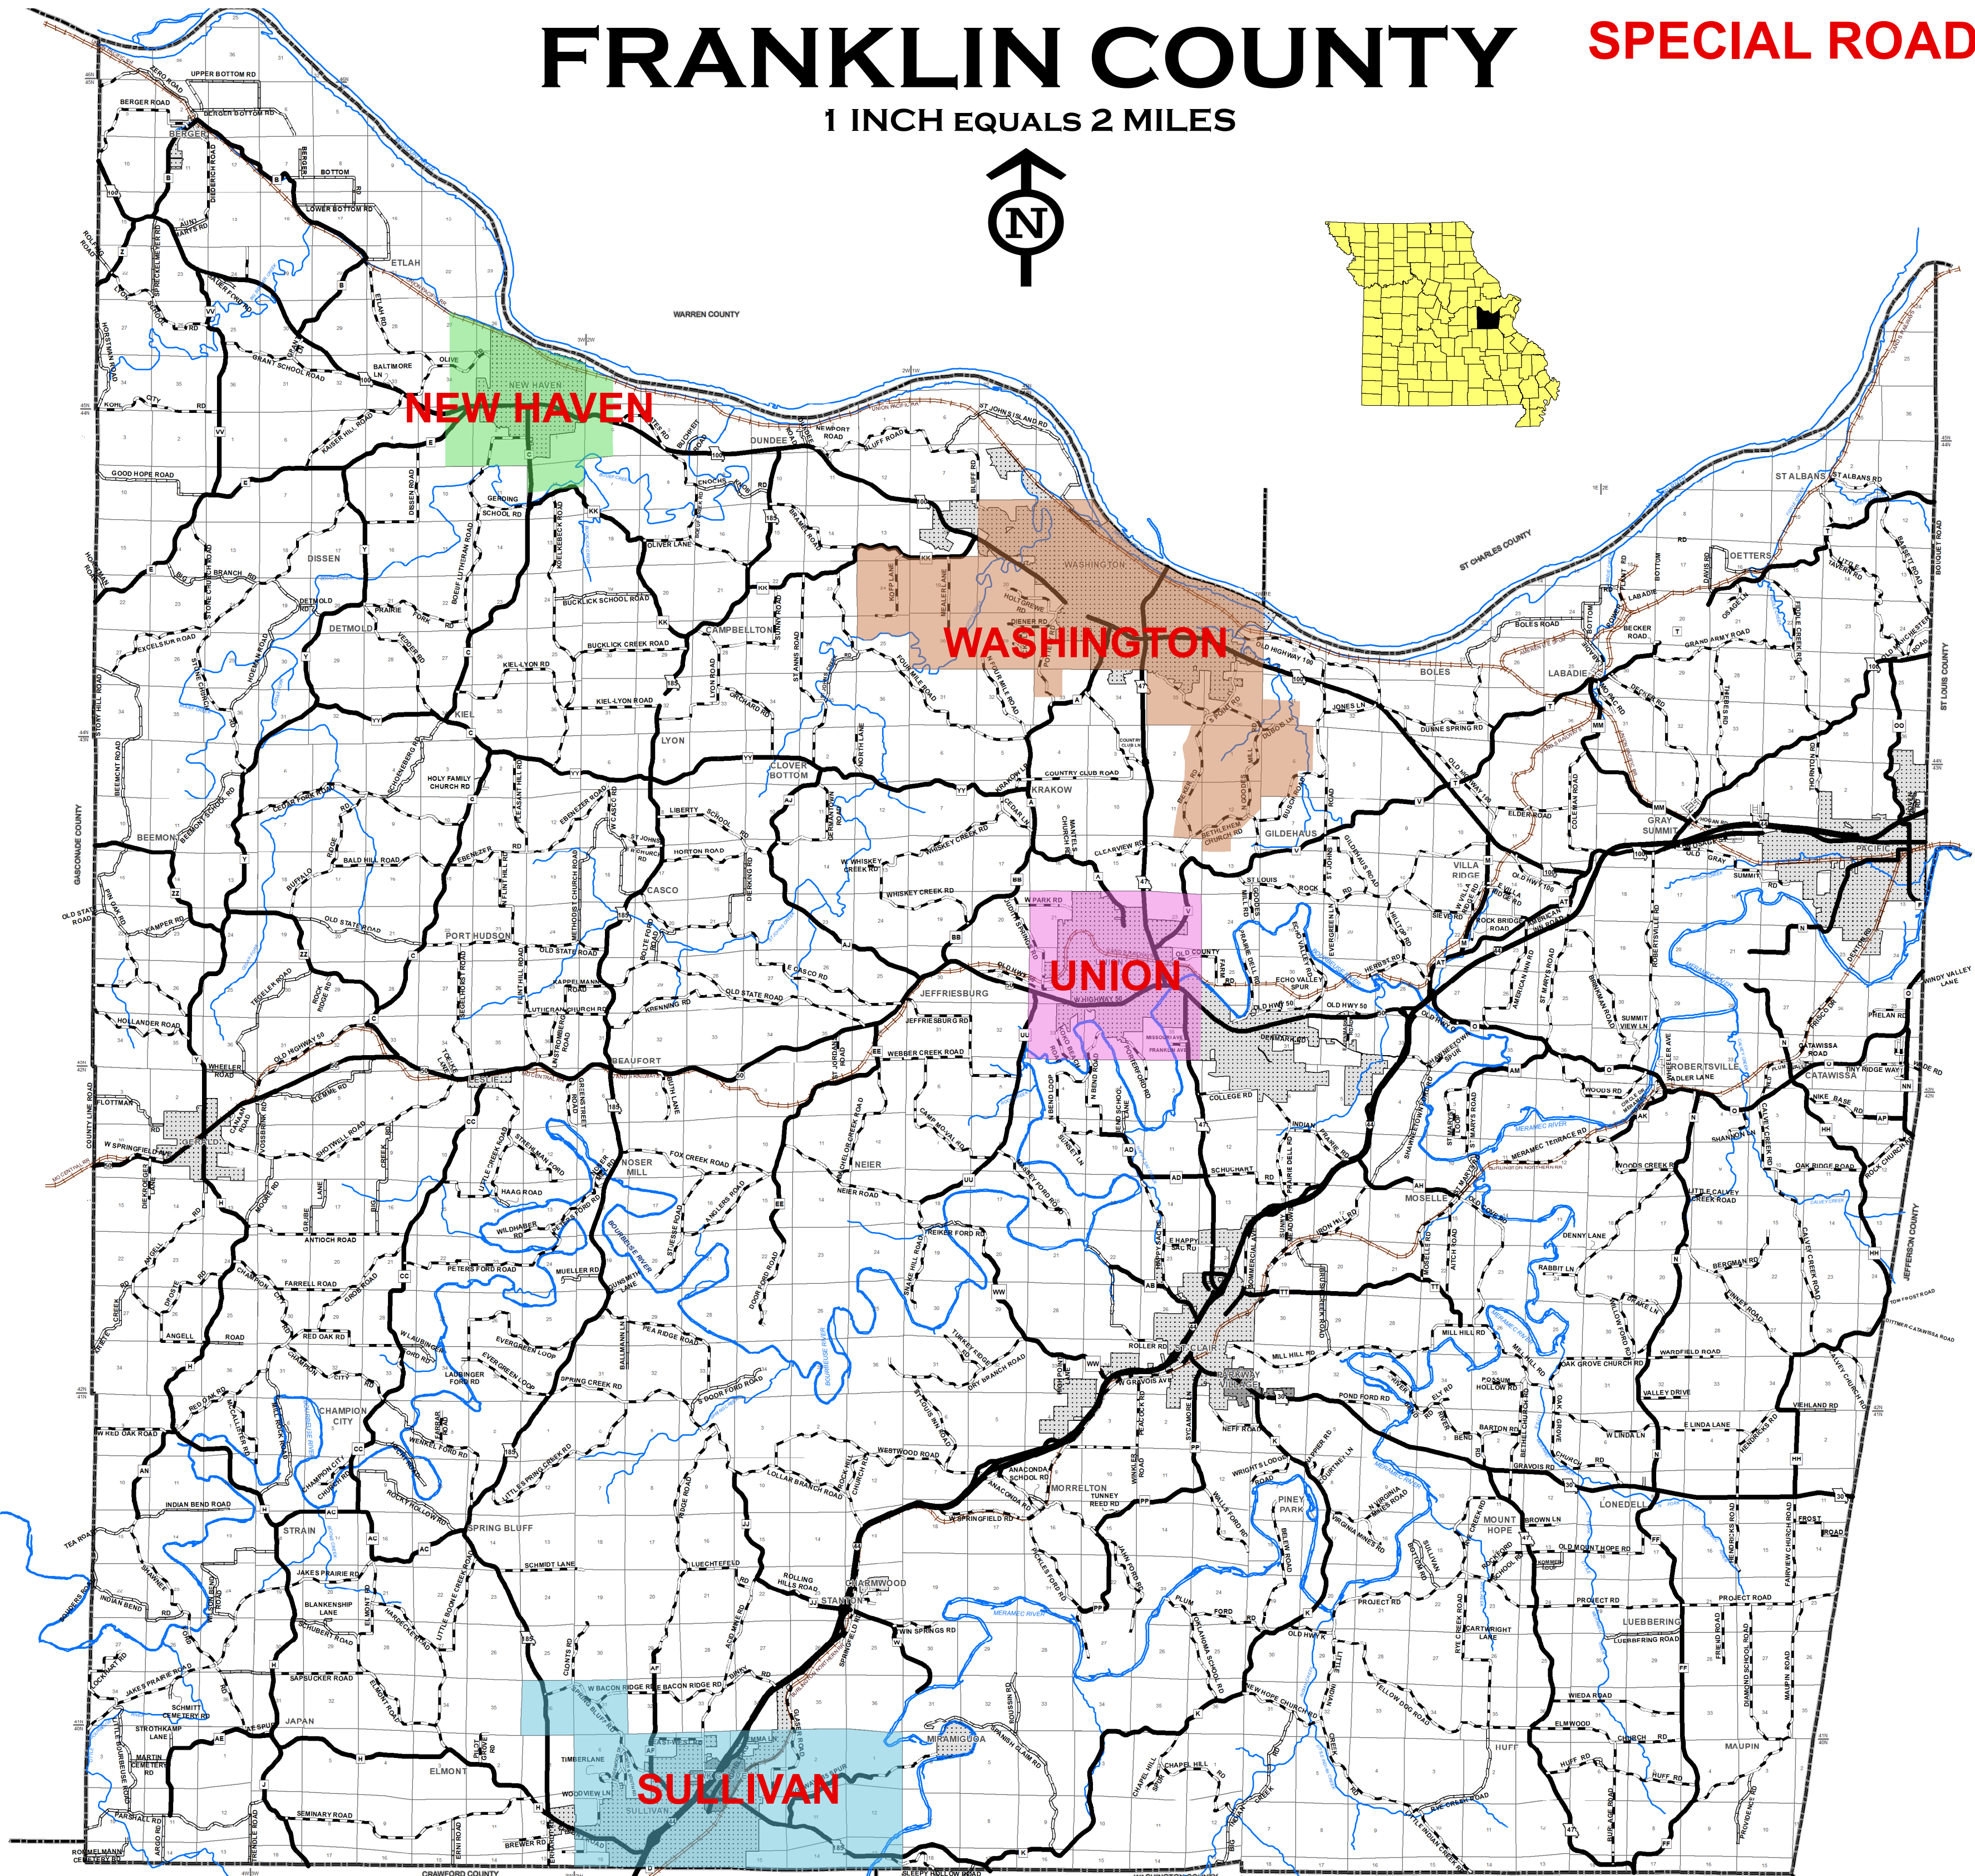

# FRANKLIN COUNTY

## SPECIAL ROAD DISTRICTS

1 INCH EQUALS 2 MILES

**NEW HAVEN**

**WASHINGTON**

**UNION**

**SULLIVAN**