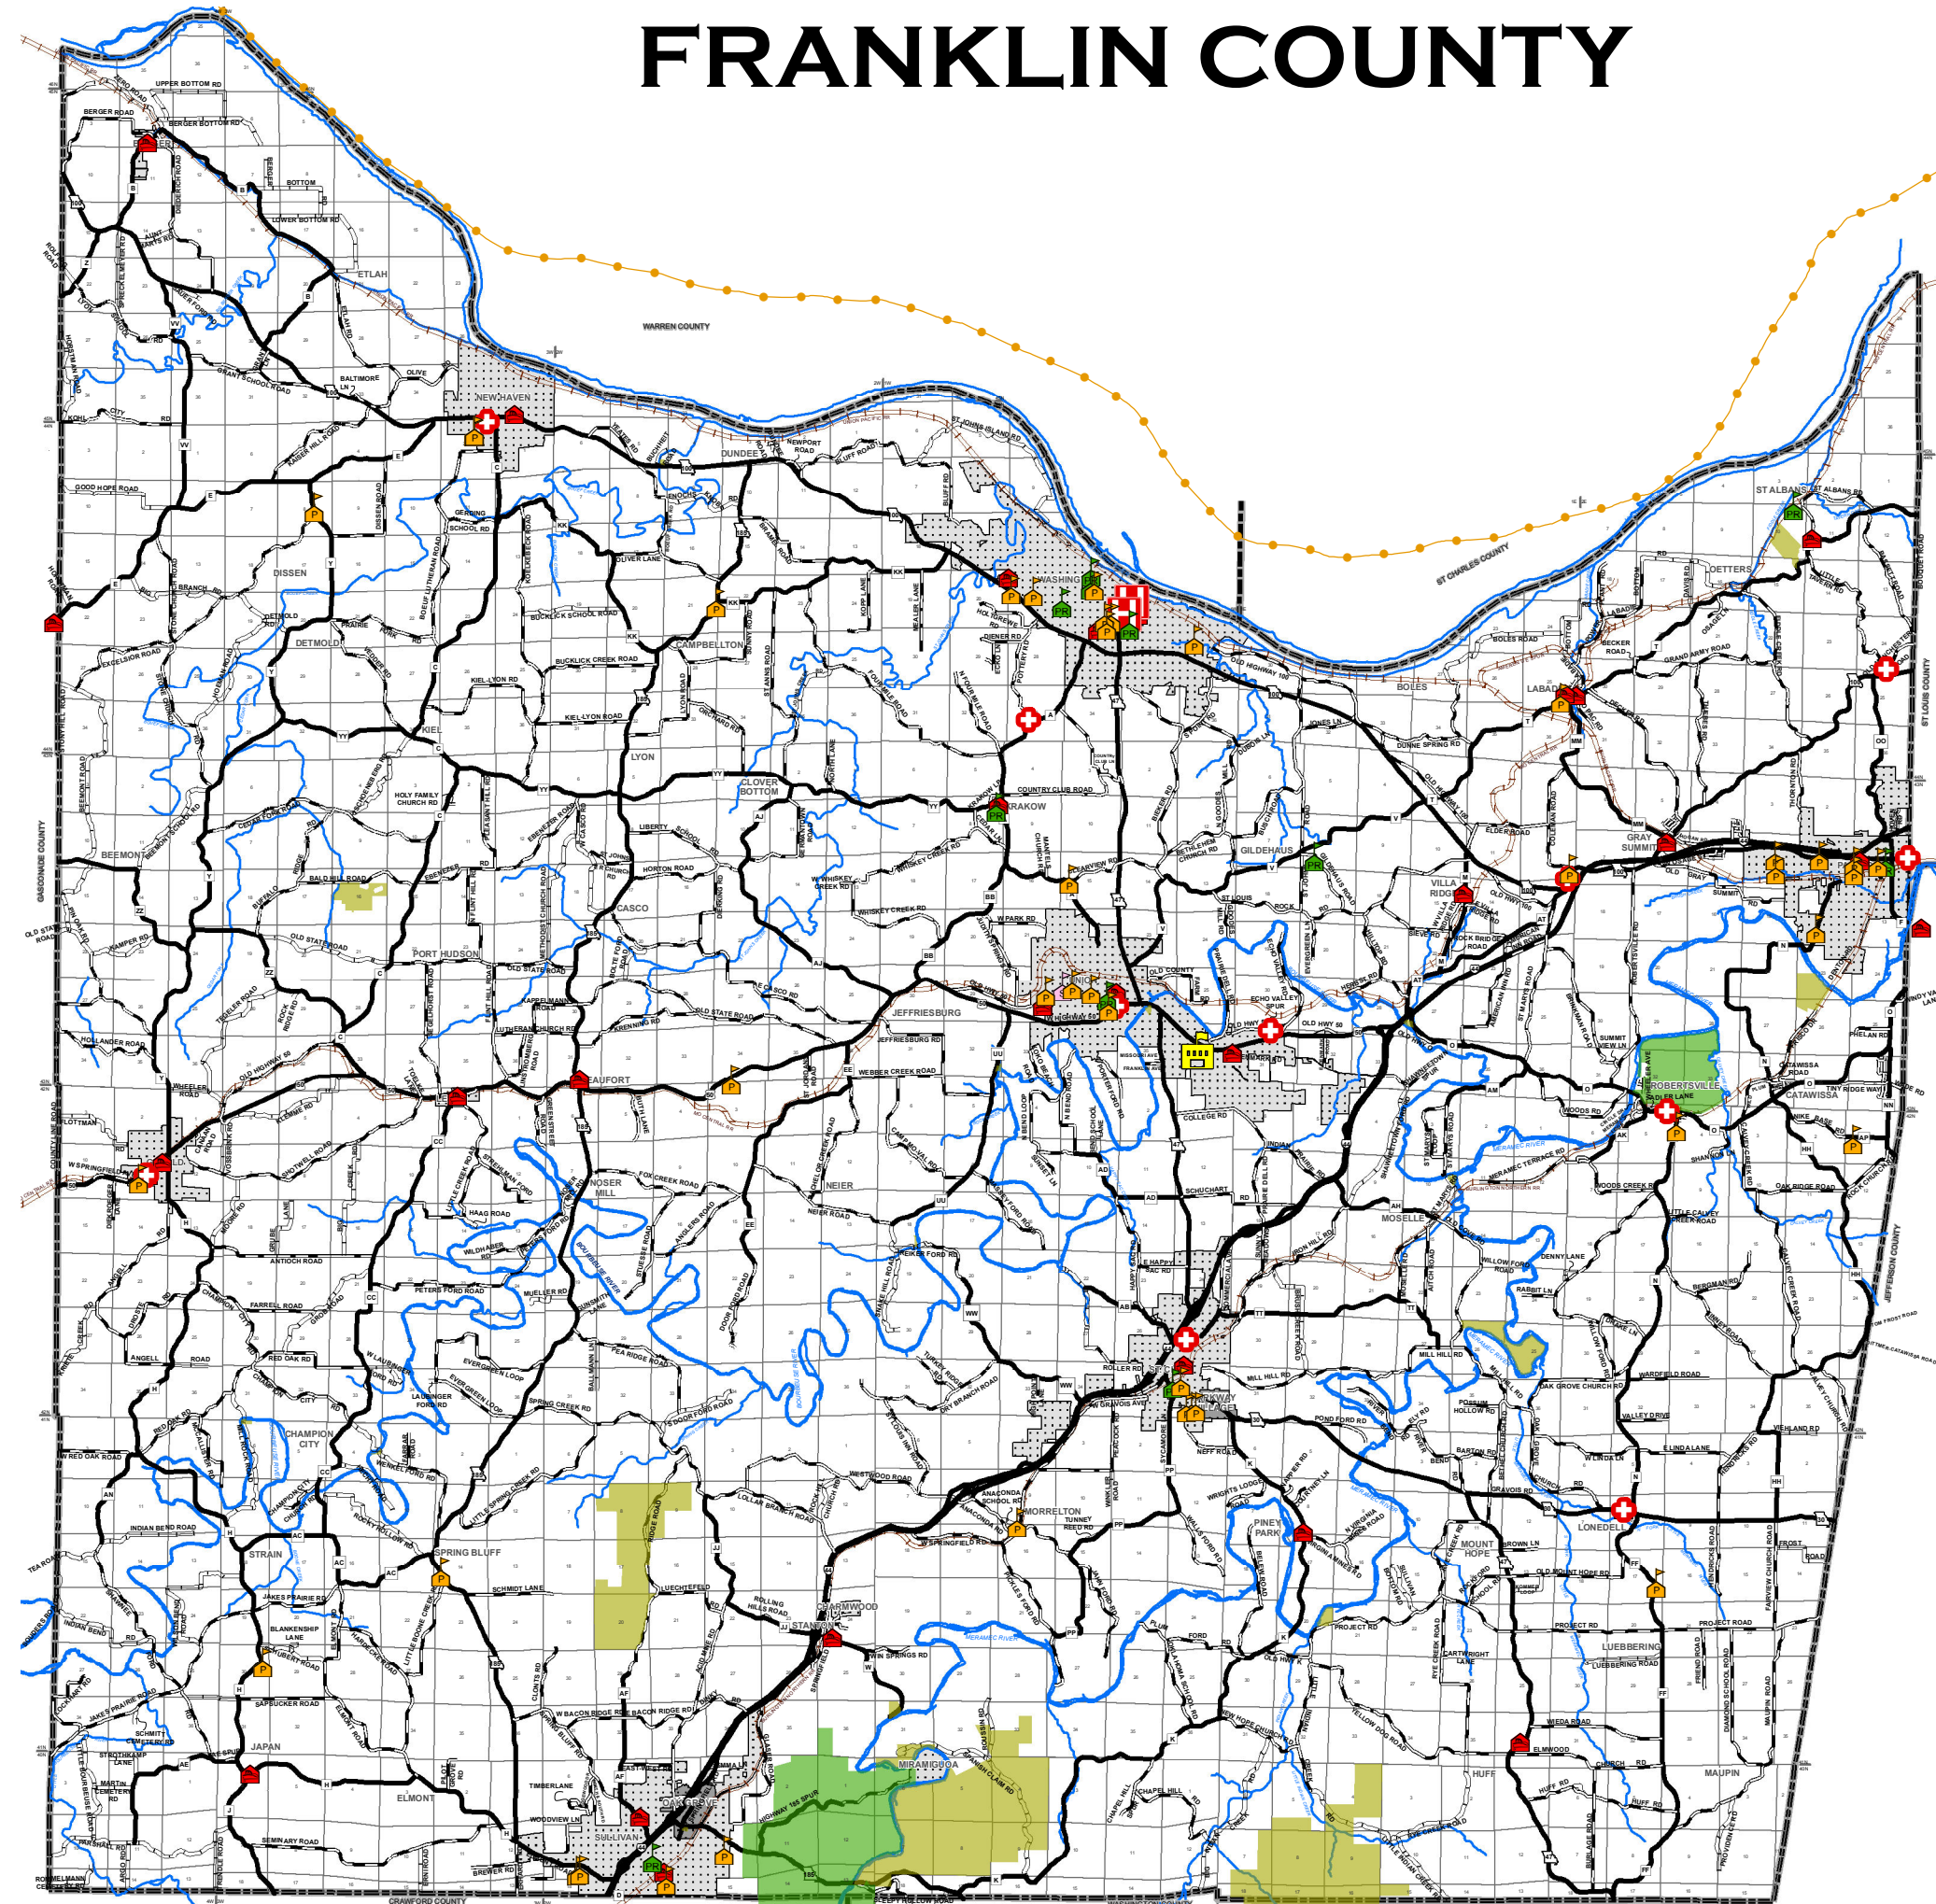

FRANKLIN COUNTY

PUBLIC FACILITIES

-  COLLEGES
-  PUBLIC SCHOOL
-  PUBLIC DISABLED SCHOOL
-  PRIVATE SCHOOL
-  HOSPITALS
-  AMBULANCE STATIONS
-  FIRE STATIONS
-  KATY TRAIL
-  STATE PARKS
-  MO CONSERVATION AREAS

-  COUNTY, GRAVEL
-  COUNTY, PAVED
-  STATE
-  RAILROADS

THIS MAP WAS CREATED
USING FIRST AND SECOND
PARTY DATA
FRANKLIN COUNTY GIS DEPT
400 E LOCUST ST ROOM 004
UNION MO 63084